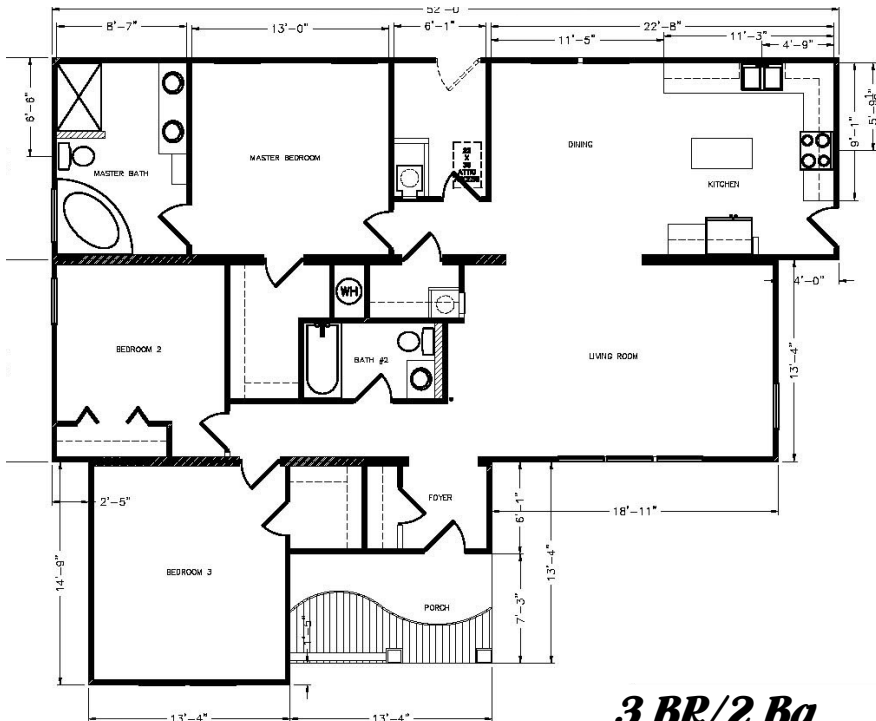

 **THE
BURTON**

Standard Features

- ✓ 7:12 Roof Pitch
- ✓ Architectural Shingles
- ✓ 8'-0" Sidewalls
- ✓ Perimeter Ducts
- ✓ 2x10 Floor Joist
- ✓ TechShield Roof Sheathing
- ✓ Insulated Windows
- ✓ Six Panel Residential Steel Doors
- ✓ Upgrade GE Appliances
- ✓ Upgrade Carpet
- ✓ 4" Crown Moulding T/O
- ✓ Baseboard Moulding T/O
- ✓ Aura Skylights
- ✓ Moen Faucets

Optional Features

- ✓ 9'-0" Sidewalls
- ✓ Hardiplank Lap Siding
- ✓ Finished Drywall

**3 BR/2 Ba
1610 sq/ft**

Specifications subject to change without notice.